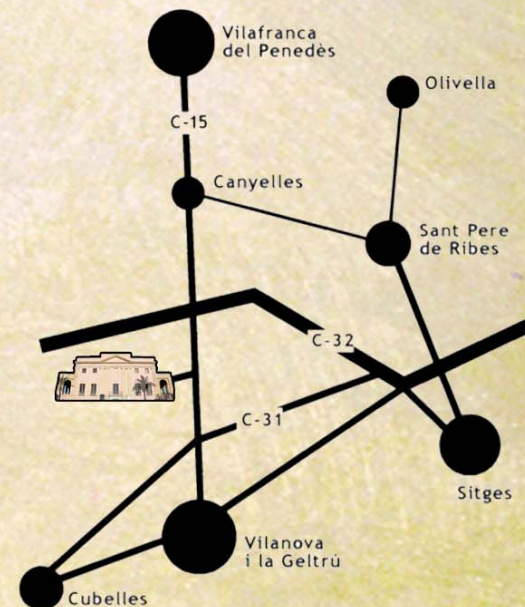

Call us for particular group visits.

Horari/Horario/Timetable: 11h - 12h i 13 h  
Visites guiades/visitas guiadas/guided visits  
dissabtes/sábados/.Domingos/diumenges.  
Saturdays and sundays.

Coordenades GPS, Latitud N 41 14.437 - Longitud E 1 42912